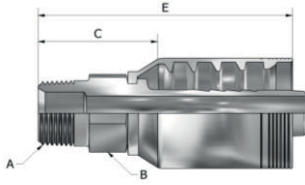

DP709 SERIES(Male NPTF Pipe - RIGID)

USA

PART NUMBER	Products Description								
	Hose In-Dia	Thread NPTF	Nipple Hex		Tail-Growth		Overall Length		
			MM	Inch	MM	Inch	MM	Inch	
	A	B		C		E			
DP709-12-12	3/4	3/4-14	28.6	1.12	46.0	1.81	98.2	3.87	
DP709-16-16	1"	1"-11-1/2	35.0	1.38	54.4	2.14	108.4	4.27	
DP709-20-20	1-1/4	1-1/4-11-1/2	46.0	1.81	69.6	2.74	134.5	5.30	
DP709-24-24	1-1/2	1-1/2-11-1/2	50.8	2.00	67.0	2.64	140.0	5.51	
DP709-32-32	2"	2"-11-1/2	63.5	2.50	73.9	2.91	156.8	6.17	